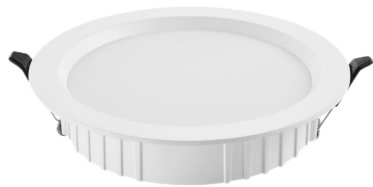

PRODUCT DATASHEET

Recessed Panel light
HYD-116E-20W 6500K

Application

- Office
- Kitchen
- Rest room
- Corridor
- Shop

Benefits

- Flicker free.
- The light is soft and bright
- Drive stable, safe and reliable
- High light transmission mask to ensure uniform light

Dimensions & Weight

Diameter (mm)	170
Height (mm)	46
Product weight (g)	265

Material & Colors

Product color	All White
Housing color	White
Body material	Aluminum
Cover material	PC
Mercury content	0.0 mg

Application & Mounting