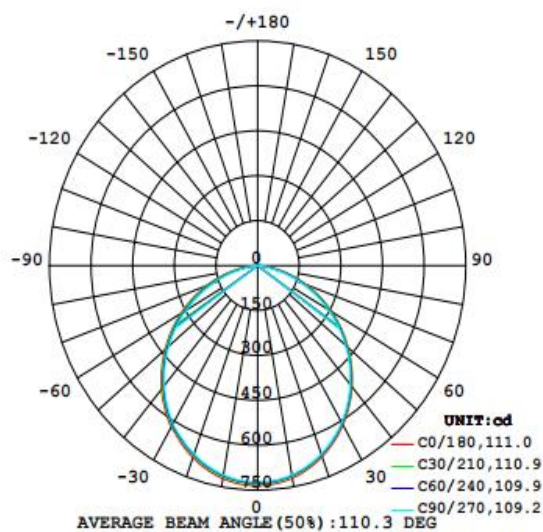

Photometrical data

Luminous flux $\pm 10\%$ (lm)	1988 lm
Luminous efficacy	99 lm/w
Color temperature	6500K
Light color (designation)	Cold White
Color rendering index Ra	≥ 80
Standard deviation of color matching	≤ 5 SDCM
Luminous intensity/cd	735
Flickering	Flicker free
Beam angle	110 °

Dimensions & Weight

Diameter (mm)	170
Height (mm)	46
Product weight (g)	265

Material & Colors

Product color	All White
Housing color	White
Body material	Aluminum
Cover material	PC
Mercury content	0.0 mg

Application & Mounting