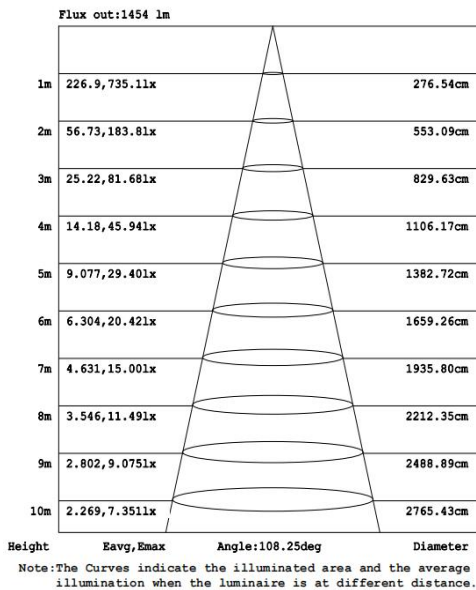

Photometrical data

Luminous flux $\pm 10\%$ (lm)	1988 lm
Luminous efficacy	99 lm/w
Color temperature	6500K
Light color (designation)	Cold White
Color rendering index Ra	≥ 80
Standard deviation of color matching	≤ 5 SDCM
Luminous intensity/cd	735
Flickering	Flicker free
Beam angle	110 °

Dimensions & Weight

Diameter (mm)	170
Height (mm)	46
Product weight (g)	265

Material & Colors

Product color	All White
Housing color	White
Body material	Aluminum
Cover material	PC
Mercury content	0.0 mg

Application & Mounting