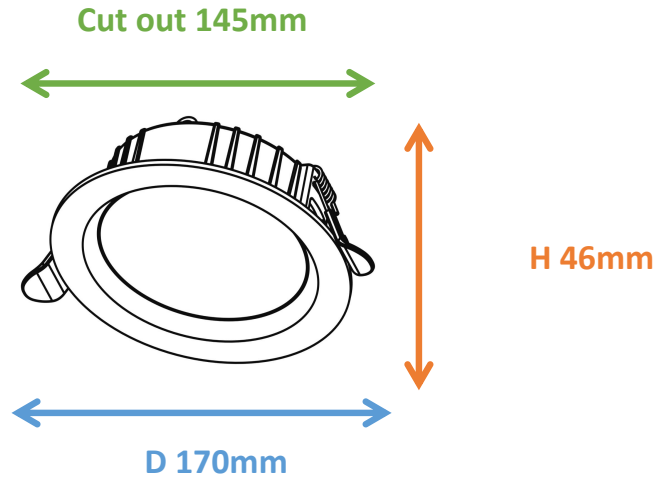

Photometrical data

Luminous flux $\pm 10\%$ (lm)	1988 lm
Luminous efficacy	99 lm/w
Color temperature	6500K
Light color (designation)	Cold White
Color rendering index Ra	≥ 80
Standard deviation of color matching	≤ 5 SDCM
Luminous intensity/cd	735
Flickering	Flicker free
Beam angle	110 °

Dimensions & Weight

Diameter (mm)	170
Height (mm)	46
Product weight (g)	265

Material & Colors

Product color	All White
Housing color	White
Body material	Aluminum
Cover material	PC
Mercury content	0.0 mg

Application & Mounting

Ambient temperature range	-20°C~+45 °C
Temperature range at storage	-25°C~+60 °C
Type of connection	Screwless terminal
Type of protection	IP20
Dimmable	No
Mounting type	Recesse mounted
Mounting location	Ceiling
Application environment	Indoor
Cut size (mm)	145
LED module replaceable	Not replaceable
With light source	Yes

Installation Method

1. Cut hole according to lamp cut size.

2. Cut off electrical power connect the power wire: Brown, "L" connect to LIVE Blue, "N" connect to NEUTRAL Yellow-Green, connect to EARTH/GROUND.