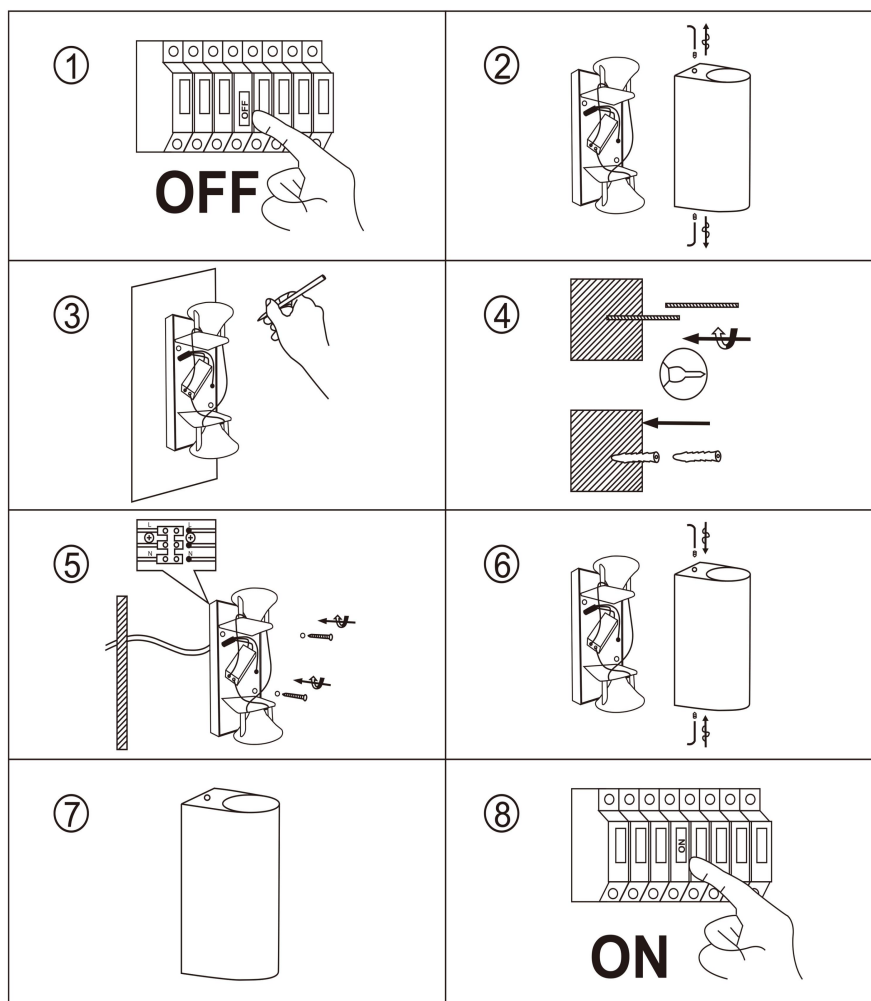

Certificates & Lifespan

Life (h)	30,000
Certificates	CB CE LVD EMC
Standards	ISO9001:2015

Logistical Data

Product code	Dimensions (L*W*H)	Pcs/ carton	G.W. kg	Volume CBM
HYD-W03-10W	42*35*31 cm	30	...	0.04557

Installation Method

Disclaimer

Subject to change without notice. Errors and omission excepted. Always make sure to use the most recent release