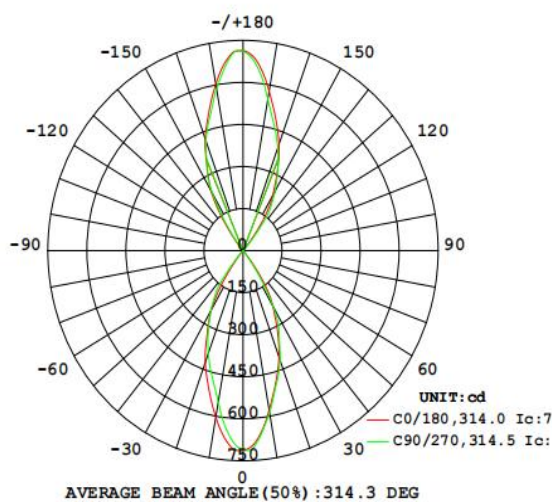

Features

- Warranty 3 years
- Glass, Good light transmission
- High light transmission mask to ensure uniform light, reduce the dark area of the lighting environment

Electrical Data

Nominal wattage (W)	10 W
Nominal Voltage (V)	220-240
Mains Frequency (Hz)	50/60
Nominal Current (mA)	52
LED Driver Current (mA)	200
LED Driver Voltage (VDC)	27-45
LED Driver Efficiency (%)	...
Power Factor λ	0.8
Total harmonic distortion (%)	...
Operating mode	Built in LED driver

Photometrical data

Luminous flux ±10% (lm)	900 lm
Luminous efficacy	90 lm/w
Color temperature	3000K
Light color (designation)	Warm White
Color rendering index Ra	≥80
Standard deviation of color matching	≤5 SDCM
Luminous intensity/cd	714
Flickering	Flicker free
Beam angle	314 °

IES

Dimensions & Weight

Diameter (mm)	68*83
Height (mm)	152.3
Product weight (g)	...

Material & Colors

Product color	Clear glass light cover/Black Housing
Housing color	Black
Body material	Aluminum
Cover material	Glass
Reflector color	Clear
Mercury content	0.0 mg