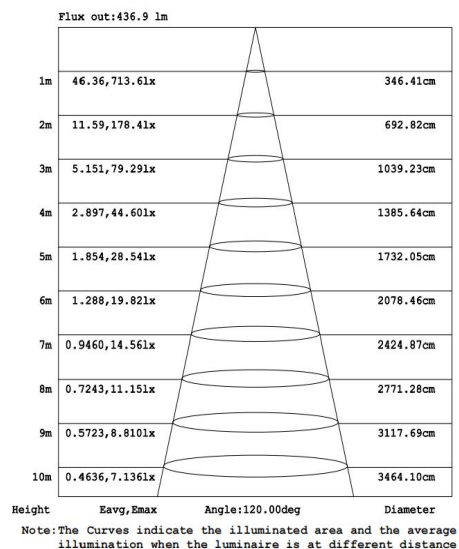

Features

- Warranty 3 years
- Glass, Good light transmission
- High light transmission mask to ensure uniform light, reduce the dark area of the lighting environment

Electrical Data

Nominal wattage (W)	10 W
Nominal Voltage (V)	220-240
Mains Frequency (Hz)	50/60
Nominal Current (mA)	52
LED Driver Current (mA)	200
LED Driver Voltage (VDC)	27-45
LED Driver Efficiency (%)	...
Power Factor λ	0.8
Total harmonic distortion (%)	...
Operating mode	Built in LED driver

Photometrical data

Luminous flux ±10% (lm)	900 lm
Luminous efficacy	90 lm/w
Color temperature	3000K
Light color (designation)	Warm White
Color rendering index Ra	≥80
Standard deviation of color matching	≤5 SDCM
Luminous intensity/cd	714
Flickering	Flicker free
Beam angle	314 °

IES

Dimensions & Weight

Diameter (mm)	68*83
Height (mm)	152.3
Product weight (g)	...

Material & Colors

Product color	Clear glass light cover/Black Housing
Housing color	Black
Body material	Aluminum
Cover material	Glass
Reflector color	Clear
Mercury content	0.0 mg