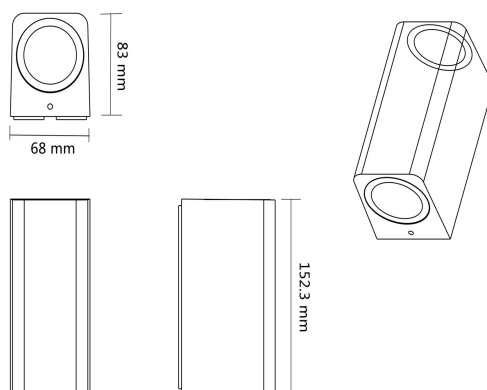

Photometrical data

Luminous flux ±10% (lm)	900 lm
Luminous efficacy	90 lm/w
Color temperature	3000K
Light color (designation)	Warm White
Color rendering index Ra	≥80
Standard deviation of color matching	≤5 SDCM
Luminous intensity/cd	714
Flickering	Flicker free
Beam angle	314 °

IES

Dimensions & Weight

Diameter (mm)	68*83
Height (mm)	152.3
Product weight (g)	...

Material & Colors

Product color	Clear glass light cover/Black Housing
Housing color	Black
Body material	Aluminum
Cover material	Glass
Reflector color	Clear
Mercury content	0.0 mg

Application & Mounting

Ambient temperature range	-10°C~+40 °C
Temperature range at storage	-10°C~+40 °C
Type of connection	Screw terminal
Type of protection	IP54
Dimmable	No
Mounting type	Surface mounted
Mounting location	Wall
Application environment	Indoor/Outdoor
Cut size (mm)	No
LED module replaceable	Not replaceable
With light source	Yes

Certificates & Lifespan

Life (h)	30,000
Certificates	CB CE LVD EMC
Standards	ISO9001:2015

Logistical Data

Product code	Dimensions (L*W*H)	Pcs/ carton	G.W. kg	Volume CBM
HYD-W03-10W	42*35*31 cm	30	...	0.04557