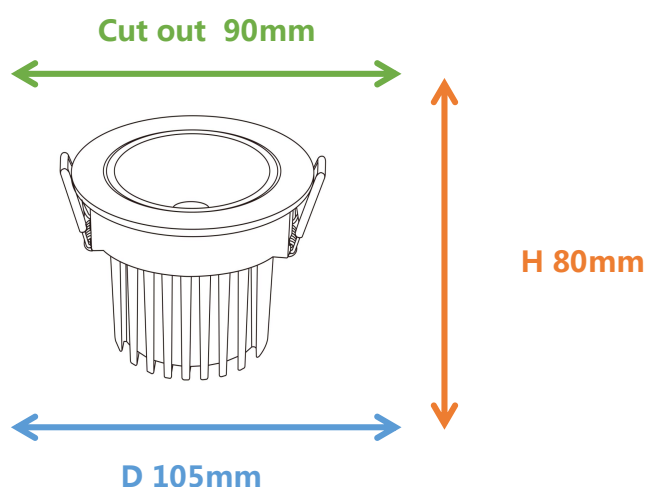

Photometrical data

Luminous flux $\pm 10\%$ (lm)	715 lm
Luminous efficacy	60 lm/w
Color temperature	4000K
Light color (designation)	Natural White
Color rendering index Ra	≥ 80
Standard deviation of color matching	≤ 5 SDCM
Luminous intensity/cd	2895
Flickering	Flicker free
Beam angle	26 °

4000K

Dimensions & Weight

Diameter (mm)	105
Height (mm)	80
Product weight (g)	340

Material & Colors

Product color	Black Lamp cup / White Housing
Housing color	White
Body material	Aluminum
Cover material	PC
Mercury content	0.0 mg

Application & Mounting

Ambient temperature range	-20°C~+45 °C
Temperature range at storage	-20°C~+60 °C
Type of connection	Screwless terminal
Type of protection	IP20
Dimmable	No
Mounting type	Recessed
Mounting location	Ceiling
Application environment	Indoor
Cut size (mm)	90
LED module replaceable	Not replaceable
With light source	Yes