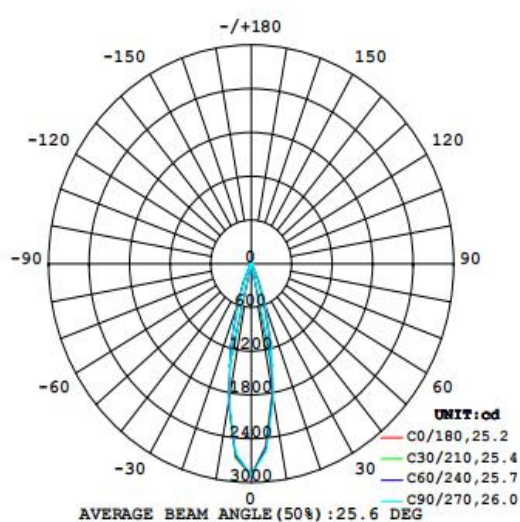

Features

- Warranty 5 years
- PC, Good light transmission
- Small size, light weight, buckle design, easy to install
- Die-cast aluminum, good heat dissipation, reduce light decay

Electrical Data

Nominal wattage (W)	12W
Nominal Voltage (V)	220-240 V
Mains Frequency (Hz)	50
Nominal Current (mA)	98
LED Driver Current (mA)	300
LED Driver Voltage (VDC)	30-42
LED Driver Efficiency (%)	83%
Power Factor λ	0.55C
Total harmonic distortion (%)	...
Operating mode	External LED driver

Photometrical data

Luminous flux $\pm 10\%$ (lm)	715 lm
Luminous efficacy	60 lm/w
Color temperature	4000K
Light color (designation)	Natural White
Color rendering index Ra	≥ 80
Standard deviation of color matching	≤ 5 SDCM
Luminous intensity/cd	2895
Flickering	Flicker free
Beam angle	26 °

4000K

Dimensions & Weight

Diameter (mm)	105
Height (mm)	80
Product weight (g)	340

Material & Colors

Product color	Black Lamp cup / White Housing
Housing color	White
Body material	Aluminum
Cover material	PC
Mercury content	0.0 mg