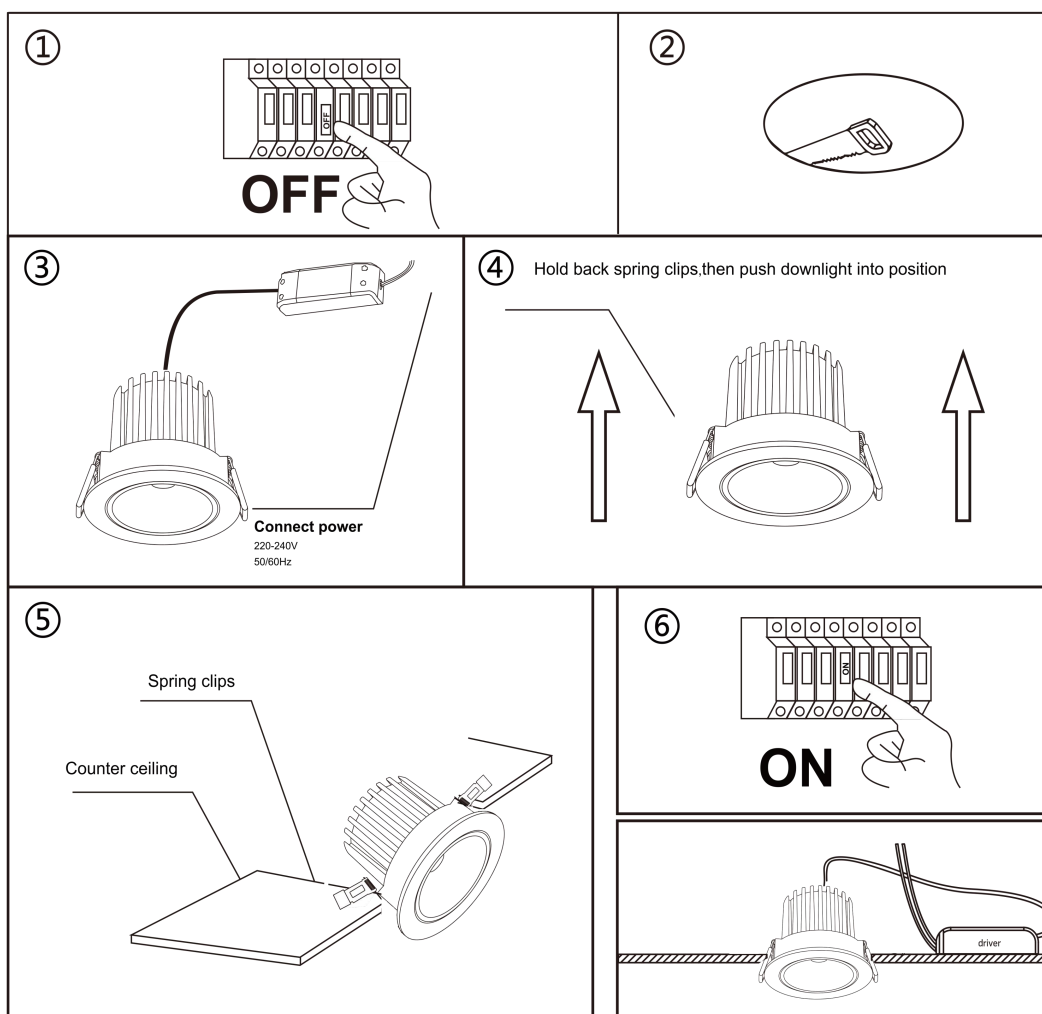

Certificates & Lifespan

Life (h)	50,000
Certificates	CB CE LVD EMC
Standards	ISO9001:2015

Logistical Data

Product code	Dimensions (L*W*H)	Pcs/ carton	G.W. kg	Volume CBM
HYD-342BR-12W	...	...	...	...

This is the estimated data. Subject to the actual shipment.

Installation Method

Disclaimer

Subject to change without notice. Errors and omission excepted. Always make sure to use the most recent release.