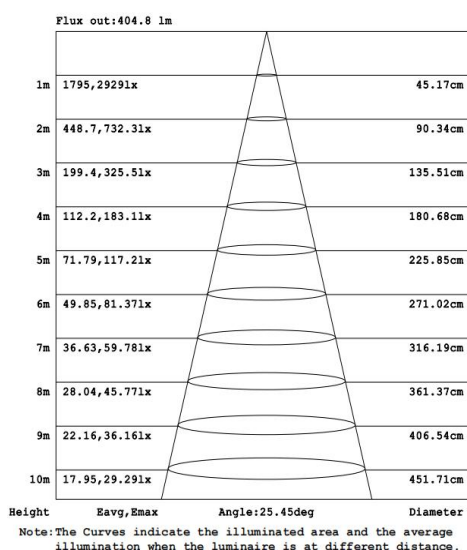

Features

- Warranty 5 years
- PC, Good light transmission
- Small size, light weight, buckle design, easy to install
- Die-cast aluminum, good heat dissipation, reduce light decay

Electrical Data

Nominal wattage (W)	12W
Nominal Voltage (V)	220-240 V
Mains Frequency (Hz)	50
Nominal Current (mA)	98
LED Driver Current (mA)	300
LED Driver Voltage (VDC)	30-42
LED Driver Efficiency (%)	83%
Power Factor λ	0.55C
Total harmonic distortion (%)	...
Operating mode	External LED driver

Photometrical data

Luminous flux $\pm 10\%$ (lm)	715 lm
Luminous efficacy	60 lm/w
Color temperature	4000K
Light color (designation)	Natural White
Color rendering index Ra	≥ 80
Standard deviation of color matching	≤ 5 SDCM
Luminous intensity/cd	2895
Flickering	Flicker free
Beam angle	26 °

4000K

Dimensions & Weight

Diameter (mm)	105
Height (mm)	80
Product weight (g)	340

Material & Colors

Product color	Black Lamp cup / White Housing
Housing color	White
Body material	Aluminum
Cover material	PC
Mercury content	0.0 mg