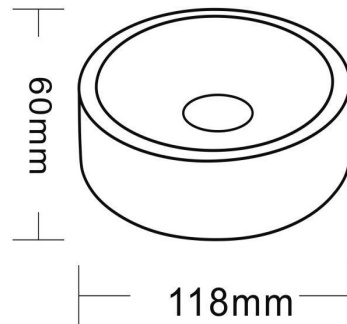

## Photometrical data

Luminous flux $\pm 10\%$ (lm)	1015 lm
Luminous efficacy	85 lm/w
Color temperature	<b>4000K</b>
Light color (designation)	Natural White
Color rendering index Ra	$\geq 80$
Standard deviation of color matching	$\leq 5$ SDCM
Luminous intensity/cd	389
Flickering	Flicker free
Beam angle	109 °

## Dimensions & Weight

Diameter (mm)	118
Height (mm)	60
Product weight (g)	390

## Logistical Data

Product code	Dimensions (L*W*H)	Pcs/ carton	G.W. kg	Volume CBM
HYD-226R-12W	37×27×27.5 cm	20	...	0.02747