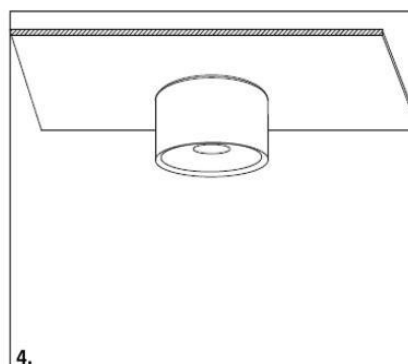

Certificates & Lifespan

Life (h)	50,000
Certificates	CB CE LVD EMC
Standards	ISO9001:2015

Logistical Data

Product code	Dimensions (L*W*H)	Pcs/ carton	G.W. kg	Volume CBM
HYD-226R-12W	37×27×27.5 cm	20	...	0.02747

Installation Method

Disclaimer

Subject to change without notice. Errors and omission excepted. Always make sure to use the most recent release.