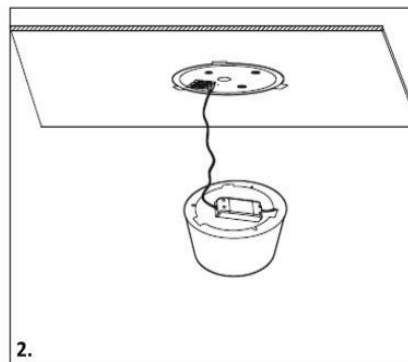

Certificates & Lifespan

Life (h)	50,000
Certificates	CB CE LVD EMC
Standards	ISO9001:2015

Logistical Data

Product code	Dimensions (L*W*H)	Pcs/ carton	G.W. kg	Volume CBM
HYD-226R-12W	37×27×27.5 cm	20	...	0.02747

Installation Method

Disclaimer

Subject to change without notice. Errors and omission excepted. Always make sure to use the most recent release.