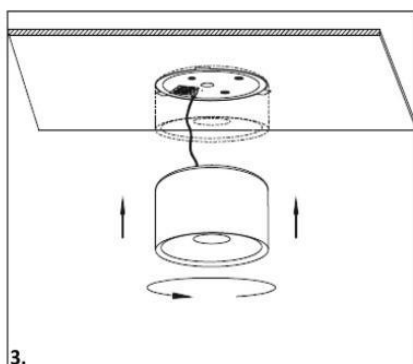

Certificates & Lifespan

Life (h)	50,000
Certificates	CB CE LVD EMC
Standards	ISO9001:2015

Logistical Data

Product code	Dimensions (L*W*H)	Pcs/ carton	G.W. kg	Volume CBM
HYD-226R-12W	37×27×27.5 cm	20	...	0.02747

Installation Method

Disclaimer

Subject to change without notice. Errors and omission excepted. Always make sure to use the most recent release.