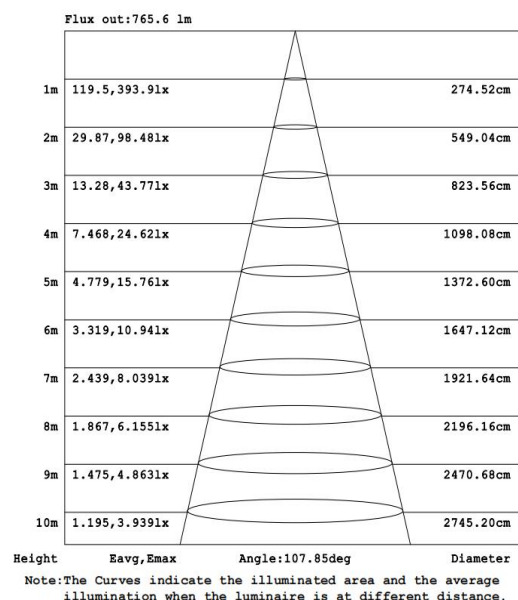

## Photometrical data

Luminous flux $\pm 10\%$ (lm)	1015 lm
Luminous efficacy	85 lm/w
Color temperature	<b>4000K</b>
Light color (designation)	Natural White
Color rendering index Ra	$\geq 80$
Standard deviation of color matching	$\leq 5$ SDCM
Luminous intensity/cd	389
Flickering	Flicker free
Beam angle	109 °

## Dimensions & Weight

Diameter (mm)	118
Height (mm)	60
Product weight (g)	390