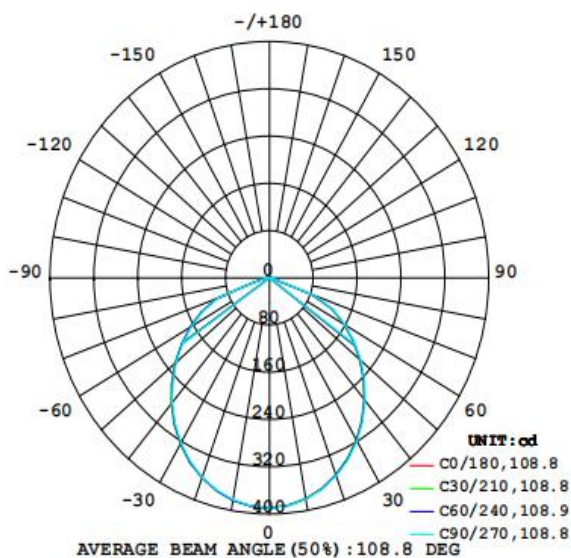

## Photometrical data

Luminous flux $\pm 10\%$ (lm)	1015 lm
Luminous efficacy	85 lm/w
Color temperature	<b>4000K</b>
Light color (designation)	Natural White
Color rendering index Ra	$\geq 80$
Standard deviation of color matching	$\leq 5$ SDCM
Luminous intensity/cd	389
Flickering	Flicker free
Beam angle	109 °

## Dimensions & Weight

Diameter (mm)	118
Height (mm)	60
Product weight (g)	390