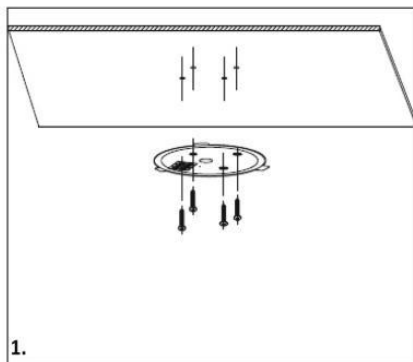

Certificates & Lifespan

Life (h)	50,000
Certificates	CB CE LVD EMC
Standards	ISO9001:2015

Logistical Data

Product code	Dimensions (L*W*H)	Pcs/ carton	G.W. kg	Volume CBM
HYD-226R-12W	37×27×27.5 cm	20	...	0.02747

Installation Method

Disclaimer

Subject to change without notice. Errors and omission excepted. Always make sure to use the most recent release.