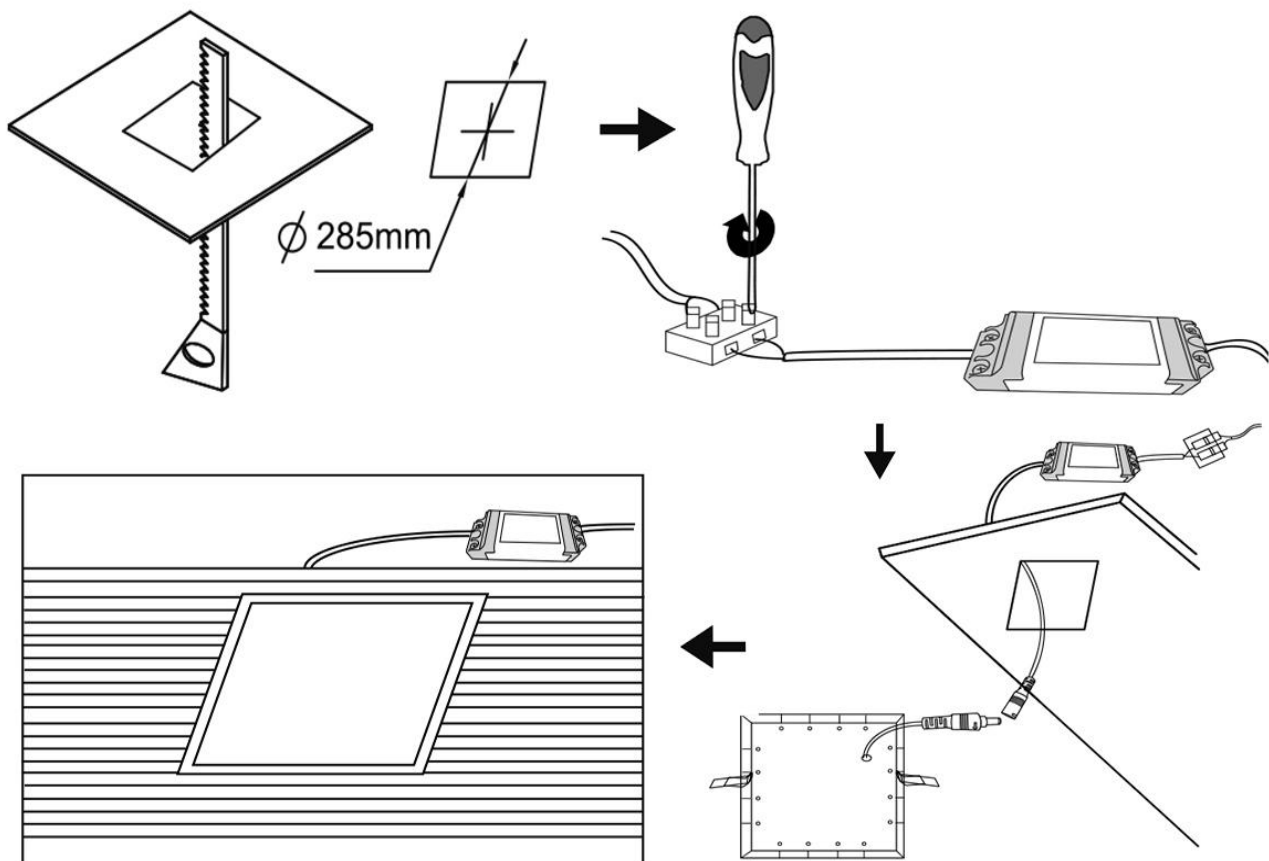

Certificates & Lifespan

Life (h)	50,000
Certificates	CB LVD EMC RoHS
Standards	ISO9001:2015

Logistical Data

Product code	Dimensions (L*W*H)	Pcs/ carton	G.W. kg	Volume CBM
HYD-102S-9W	53*20*42.5 cm	30	...	0.04505

Installation Method

Disclaimer

Subject to change without notice. Errors and omission excepted. Always make sure to use the most recent release.