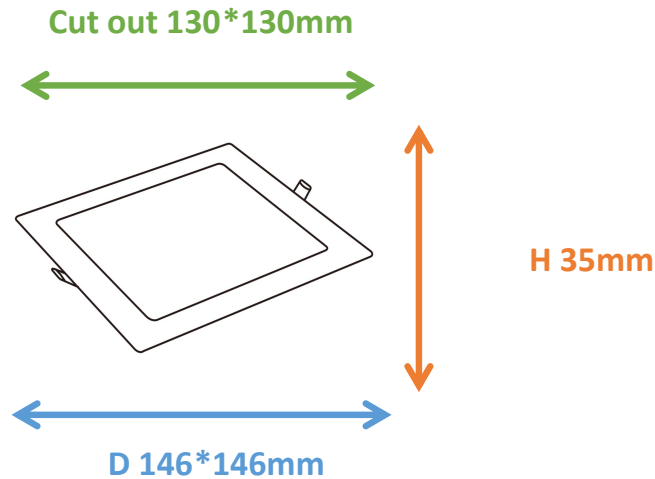

## Photometrical data

Luminous flux $\pm 10\%$ (lm)	738 lm
Luminous efficacy	87 lm/w
Color temperature	<b>4000K</b>
Light color (designation)	Natural White
Color rendering index Ra	$\geq 80$
Standard deviation of color matching	$\leq 5$ SDCM
Luminous intensity/cd	264
Flickering	Flicker free
Beam angle	111 °

## Dimensions & Weight

Diameter (mm)	146*146
Height (mm)	35
Product weight (g)	255