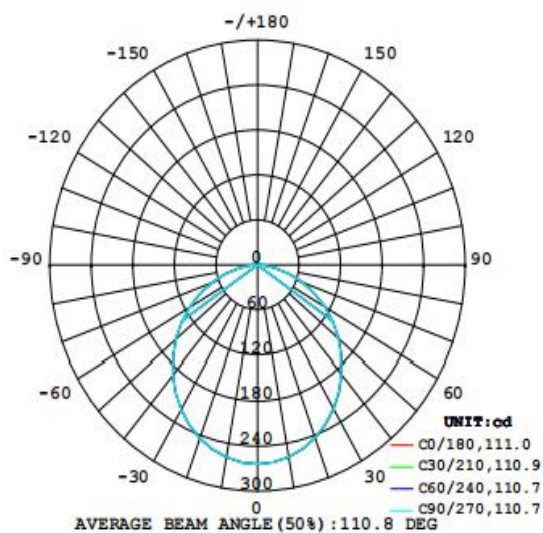

## Photometrical data

Luminous flux $\pm 10\%$ (lm)	738 lm
Luminous efficacy	87 lm/w
Color temperature	<b>4000K</b>
Light color (designation)	Natural White
Color rendering index Ra	$\geq 80$
Standard deviation of color matching	$\leq 5$ SDCM
Luminous intensity/cd	264
Flickering	Flicker free
Beam angle	111 °

## Dimensions & Weight

Diameter (mm)	146*146
Height (mm)	35
Product weight (g)	255