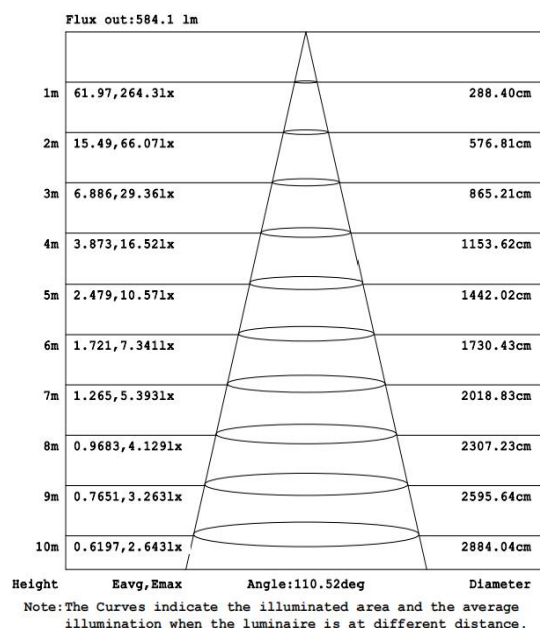

## Electrical Data

Nominal wattage (W)	<b>9W</b>
Nominal Voltage (V)	220
Mains Frequency (Hz)	50
Nominal Current (mA)	68
LED Driver Current (mA)	250
LED Driver Voltage (VDC)	30-42
LED Driver Efficiency (%)	83%
Power Factor $\lambda$	0.55C
Total harmonic distortion (%)	...
Operating mode	External LED Driver

## Photometrical data

Luminous flux $\pm 10\%$ (lm)	738 lm
Luminous efficacy	87 lm/w
Color temperature	<b>4000K</b>
Light color (designation)	Natural White
Color rendering index Ra	$\geq 80$
Standard deviation of color matching	$\leq 5$ SDCM
Luminous intensity/cd	264
Flickering	Flicker free
Beam angle	111 °

## Dimensions & Weight

Diameter (mm)	146*146
Height (mm)	35
Product weight (g)	255