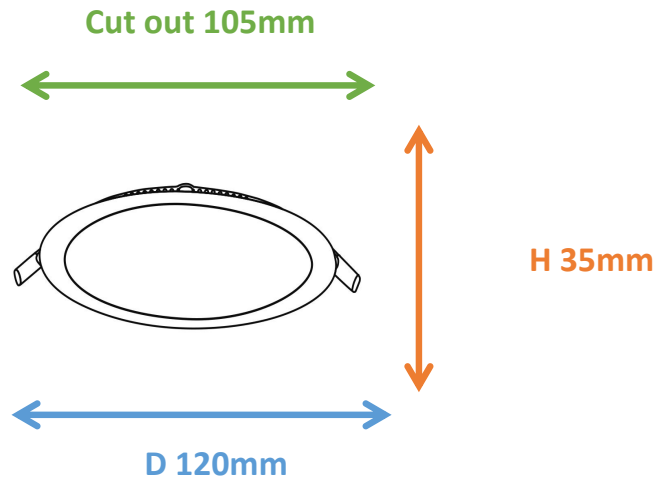

## Photometrical data

Luminous flux $\pm 10\%$ (lm)	535 lm
Luminous efficacy	83 lm/w
Color temperature	<b>4000K</b>
Light color (designation)	Natural White
Color rendering index Ra	$\geq 80$
Standard deviation of color matching	$\leq 5$ SDCM
Luminous intensity/cd	192
Flickering	Flicker free
Beam angle	111 °

## Dimensions & Weight

Diameter (mm)	120
Height (mm)	35
Product weight (g)	148