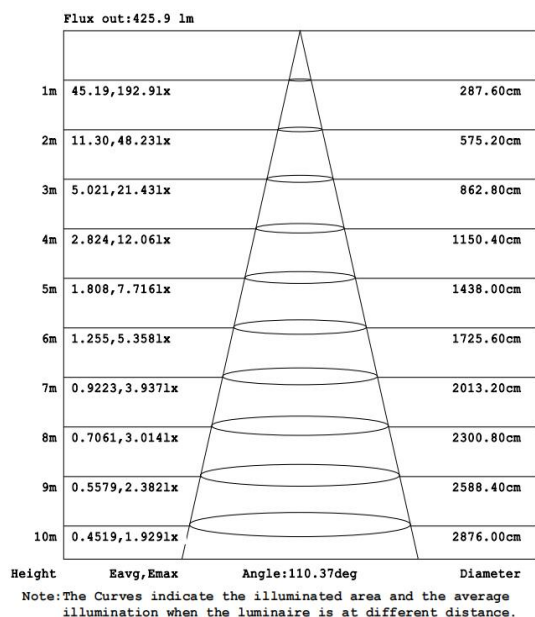

## Electrical Data

Nominal wattage (W)	<b>6W</b>
Nominal Voltage (V)	220-240 V
Mains Frequency (Hz)	50
Nominal Current (mA)	50
LED Driver Current (mA)	300
LED Driver Voltage (VDC)	15-24
LED Driver Efficiency (%)	80%
Power Factor $\lambda$	0.5C
Total harmonic distortion (%)	...
Operating mode	External LED Driver

## Photometrical data

Luminous flux $\pm 10\%$ (lm)	535 lm
Luminous efficacy	83 lm/w
Color temperature	<b>4000K</b>
Light color (designation)	Natural White
Color rendering index Ra	$\geq 80$
Standard deviation of color matching	$\leq 5$ SDCM
Luminous intensity/cd	192
Flickering	Flicker free
Beam angle	111 °

## Dimensions & Weight

Diameter (mm)	120
Height (mm)	35
Product weight (g)	148