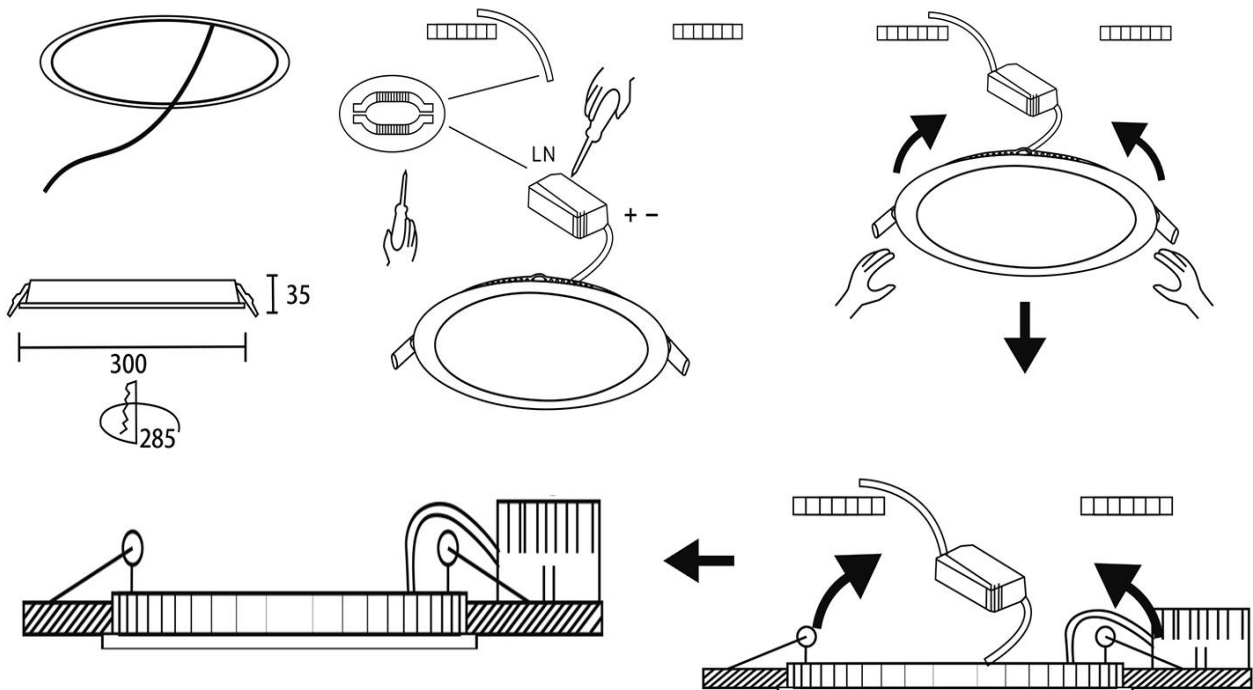

Certificates & Lifespan

Life (h)	50,000
Certificates	CB LVD EMC RoHS
Standards	ISO9001:2015

Logistical Data

Product code	Dimensions (L*W*H)	Pcs/ carton	G.W. kg	Volume CBM
HYD-102R-6W	74.5*22*33.5 cm	50	...	0.05491

Installation Method

Disclaimer

Subject to change without notice. Errors and omission excepted. Always make sure to use the most recent release.