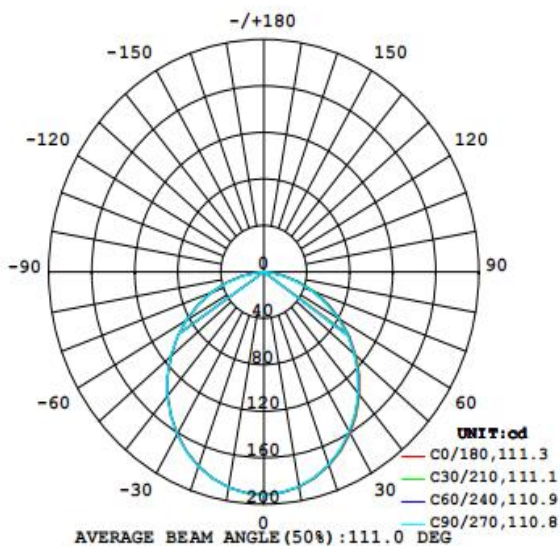

## Electrical Data

Nominal wattage (W)	<b>6W</b>
Nominal Voltage (V)	220-240 V
Mains Frequency (Hz)	50
Nominal Current (mA)	50
LED Driver Current (mA)	300
LED Driver Voltage (VDC)	15-24
LED Driver Efficiency (%)	80%
Power Factor $\lambda$	0.5C
Total harmonic distortion (%)	...
Operating mode	External LED Driver

## Photometrical data

Luminous flux $\pm 10\%$ (lm)	535 lm
Luminous efficacy	83 lm/w
Color temperature	<b>4000K</b>
Light color (designation)	Natural White
Color rendering index Ra	$\geq 80$
Standard deviation of color matching	$\leq 5$ SDCM
Luminous intensity/cd	192
Flickering	Flicker free
Beam angle	111 °

## Dimensions & Weight

Diameter (mm)	120
Height (mm)	35
Product weight (g)	148